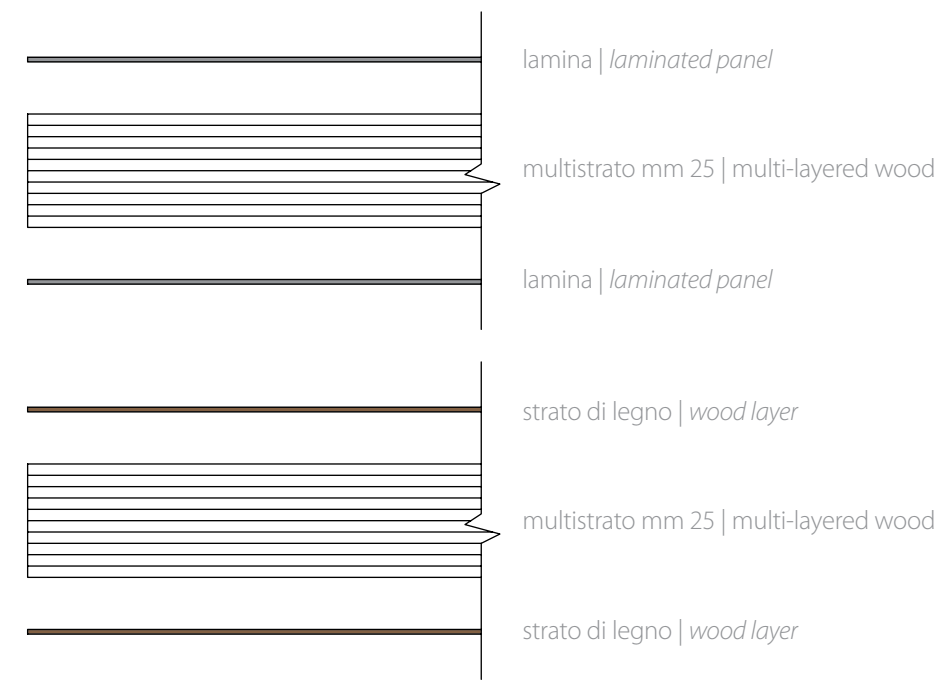

Materiale strutture | *material structures*